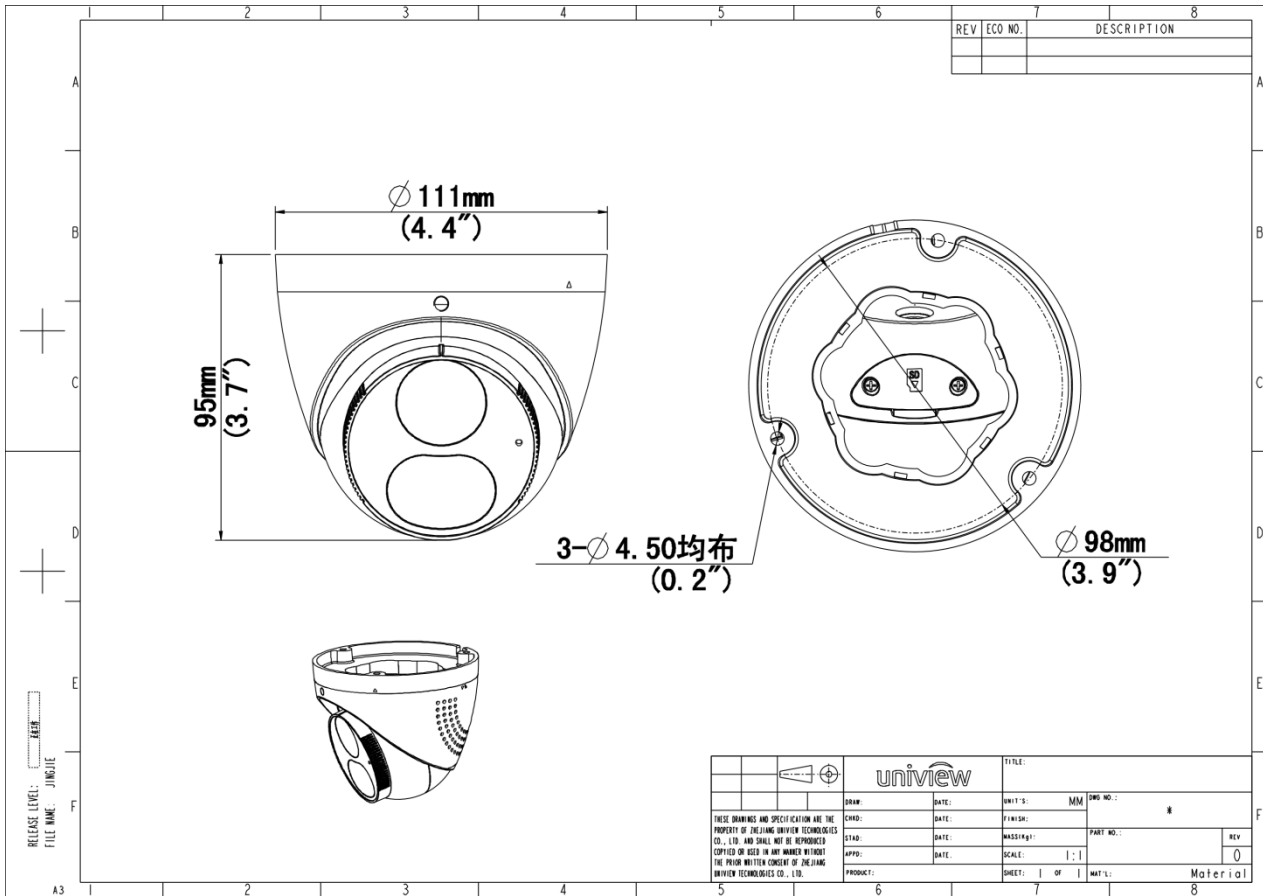

## Specifications

Model	IPC3615SB-ADF28KMC-I0	IPC3615SB-ADF40KMC-I0
<b>Camera</b>		
Max Resolution	5 MP	
Sensor	1/2.7" CMOS	
Min. Illumination	Colour: 0.002 lux ( F1.6, AGC ON) 0 Lux with light	
Day/Night	IR-cut filter with auto switch (ICR)	
Shutter	Auto/Manual, 1 ~ 1/100000s	
Adjustment Angle	Pan: 0° ~ 360°, Tilt: 0° ~ 80°, Rotate: 0° ~ 360°	
S/N	>52 dB	
WDR	120 dB	
<b>Lens</b>		
Focal Length	2.8 mm	4.0 mm
Iris Type	Fixed	
Iris	F1.6	
Field of View (H)	110.0°	91.2°
Field of View (V)	58.7°	43.7°
Field of View (D)	130°	95.3°
Lens Type	Fixed	
<b>DORI</b>		
DORI Distance (Lens)	2.8mm	4.0mm
DORI Distance (Detect)	63.0m(206.7ft)	90.0m(295.2ft)
DORI Distance (Observe)	25.2m(82.7ft)	36.0m(118.1ft)
DORI Distance (Recognize)	12.6m(41.3ft)	18.0m(59.1ft)

## Dimensions