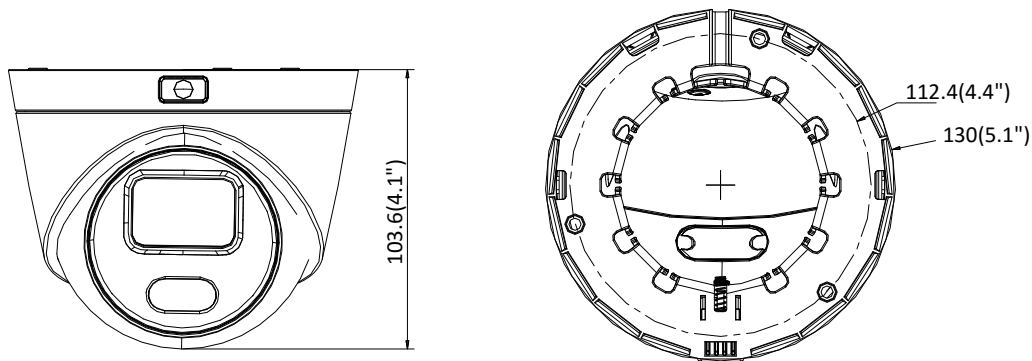

API	ONVIF (PROFILE S, PROFILE G), ISAPI
Simultaneous Live View	Up to 6 channels
User/Host	Up to 32 users 3 levels: Administrator, Operator and User
Client	iVMS-4200, Hik-Connect, iVMS-4500, iVMS-5200
Web Browser	IE8+, Chrome 31.0-44, Firefox 30.0-51, Safari 8.0+
Interface	
Communication Interface	1 RJ45 10M/100M self-adaptive Ethernet port
On-board Storage	Built-in micro SD/SDHC/SDXC slot, up to 128 GB
Reset Button	Yes
SVC	H.265 encoding and H.264 encoding support
Smart Feature-set	
Behavior Analysis	Line crossing detection, intrusion detection
General	
Operating Conditions	-30 °C to +60 °C (-22 °F to +140 °F), humidity 95% or less (non-condensing)
Power Supply	12 VDC ± 25%, 5.5 mm coaxial power plug PoE (802.3af, class 3)
Power Consumption	12 VDC, 0.5 A, max: 6 W PoE: (802.3af, 36 V to 57 V), 0.3 A to 0.1 A, max: 7.5 W
Visible Light Range	Warm white LEDs (3000K), up to 30m
Protection Level	IP67
Material	Camera body: Front cover: plastic, back cover: metal Bottom base: plastic
Dimensions	Camera: $\Phi 130 \times 103.6$ mm ($\Phi 5.1'' \times 4.1''$)
Weight	Camera: 500 g (1.1 lb.)

Available Models

DS-2CD2347G3E-L (4/6 mm)

Dimensions

Unit: mm

Accessories

DS-1273ZJ-130-TRL
Wall mount

DS-1271ZJ-130-TRL
Pendant mount

DS-1275ZJ
Vertical pole mount