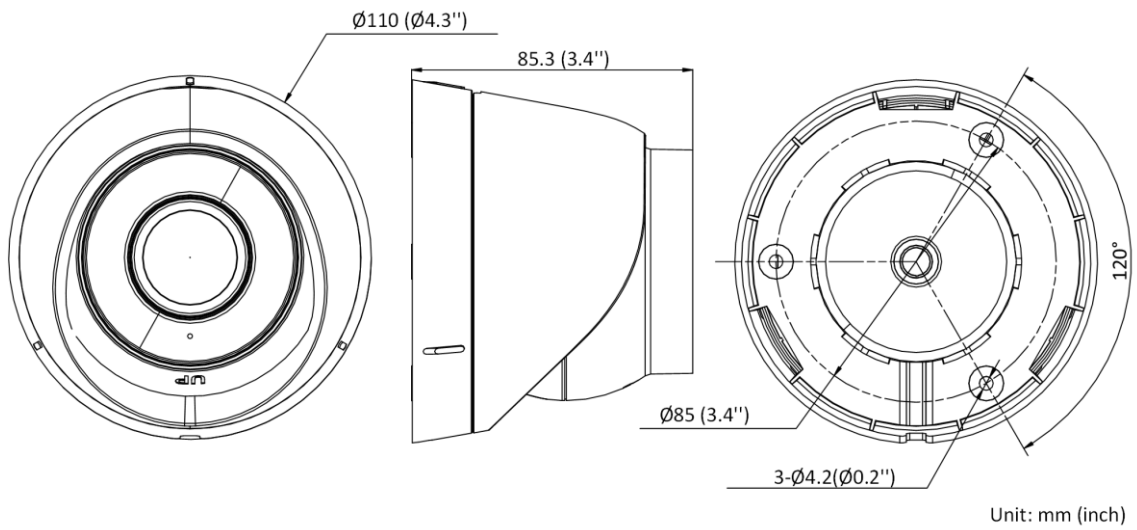

▪ **Dimension**

▪ **Accessory**

▪ **Optional**

DS-1272ZJ-110B Wall mount	DS-1272ZJ-110 Wall mount	DS-1271ZJ-110 Pendant Mount	DS-1275ZJ-SUS Vertical pole mount	DS-1276ZJ-SUS Corner mount