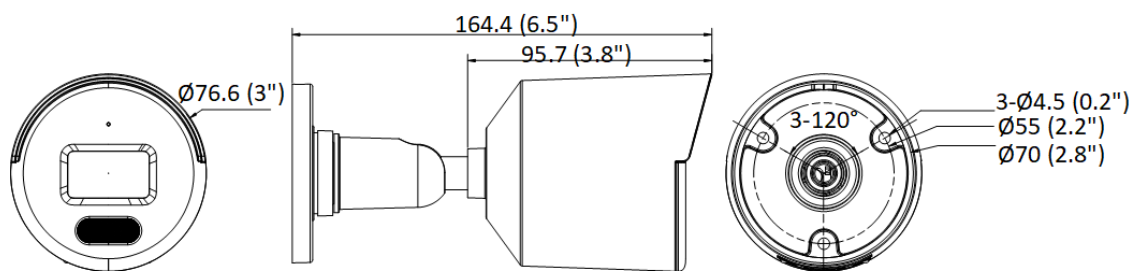

▪ Available Model

DS-2CD1057G0-L(2.8mm)(C)

DS-2CD1057G0-L(4mm)(C)

DS-2CD1057G0-LUF(2.8mm)(C)

DS-2CD1057G0-LUF(4mm)(C)

▪ **Dimension**

Unit: mm (inch)

▪ **Accessory**

▪ **Optional**

DS-1275ZJ-SUS Vertical pole mount	DS-1276ZJ-SUS Corner mount	DS-1280ZJ-XS Junction box
		
		

Headquarters

No.555 Qianmo Road, Binjiang District,
Hangzhou 310051, China
T +86-571-8807-5998
www.hikvision.com