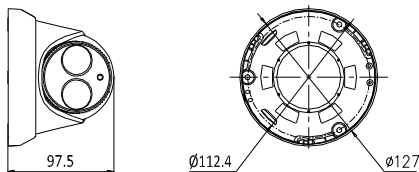

EXIR HD-TVI CAMERA

TURBO HD 720p EXIR Turret Camera

VHC-3160

Key Features

- 1.3 Megapixel high-performance CMOS
- Analog HD output, up to 1.3MP resolution
- 2.8mm, 3.6mm, 6mm, 8mm, 12mm, 16mm fixed lens
- Up to 40m IR distance
- True Day/Night
- 3D DNR, Smart IR
- IP66 weatherproof

Technical Specifications

Model No	VHC-3160
Image Sensor	1/3" Progressive Scan CMOS
Effective Pixels	1280(H)*720(V)
Min. Illumination	0.01 Lux @(F1.2,AGC ON), 0 Lux with IR
Shutter speed	1/25(1/30) s to 1/50,000 s
Lens	3.6mm (2.8mm, 6mm, 8mm, 12mm, 16mm optional) Angle of View: 76.88°(3.6mm), 99.73°(2.8mm), 50.1°(6mm), 36.8°(8mm), 24.33°(12mm), 18.4°(16mm)
Lens Mount	M12
Angle Adjustment	Pan: 0 - 360°, Tilt: 0 - 90°, Rotation: 0 - 360°
Day & Night	ICR
Synchronization	Internal synchronization
Video Frame Rate	25 fps (PAL)/ 30 fps (NTSC)
HD Video Output	1 Analog HD output
S / N Ratio	More than 52 dB
Language	English
Working Temperature	-40°C ~ +60°C
Humidity	Humidity 90%
Power Supply	12 VDC
Power Consumption	Max. 4.5W
Weather Proof Ratings	IP 66
IR Range	Up to 40m
Communication	Up the coax (need UTC controller) Protocol: Pelco-C(Coaxitron)
Dimensions	φ114.6 × 89.1mm(φ4.5" × 3.5")
Weight	300 g (0.66 lb)

Dimensions

Unit: mm